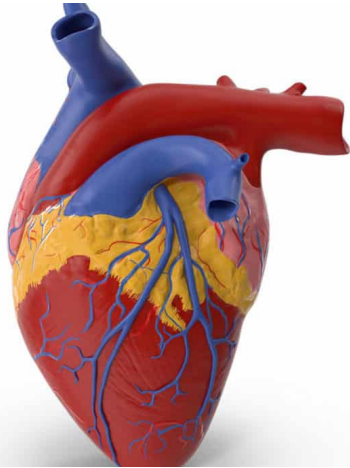

AMAZING!

GREAT!

FUN!
FUN!
FUN!

SMART!

COOL!

SLICK!

Statesman

SOVEREIGN

STATIONERY

STATESMAN.CO.ZA - THE MAGIC FACTORY FOR ALL SCHOOL & OFFICE STATIONERY

BIOLOGY MODELS

MODEL LIFE SIZE SKULL

What better way to learn than to see and learn. This life size model of human skull is good for explaining the concepts of human brain.

[Read More](#)

SKU: XC321657

Price: R1,033.85

Category: [Biology Models](#)

MODEL SKIN XC 313

Why learn in 2-Dimension, when you can learn in 3-Dimension. This model of human skin illustrates all the dermal layers.