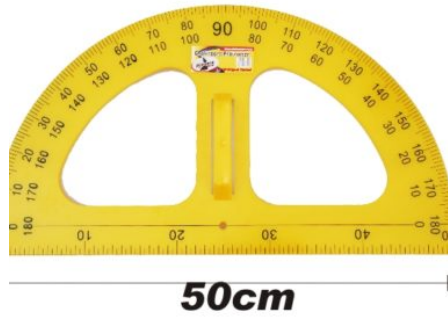

[Read More](#)

SKU: 6009832720258

Price: R6.89

Category: [Chalkboard Instruments](#)

GENUINE BEECHWOOD RULER 1M

Wooden measuring ruler of 1 meter length. Made of beechwood, this ruler is designed for sturdiness and long-term use. A must-have stationery for architects and professionals.

[Read More](#)

SKU: 6009534704259

Price: R15.51

Category: [Chalkboard Instruments](#)

JUNIOR BLACKBOARD ERASER

Easy to grip and hold, this chalkboard eraser is suitable for kids of age groups 3 and above. This junior blackboard eraser will let them erase conveniently.

[Read More](#)

SKU: 6009534707755

Price: R10.34

Category: [Chalkboard Instruments](#)

50CM CHALKBOARD PLASTIC PROTRACTOR

Premium quality plastic protractor comes with an easy handle to hold while drawing on the chalkboard. It is 50 cm in length enabling easy visibility to even backbenchers.

[Read More](#)

SKU: 6009827863298

Price: R57.49

Category: [Chalkboard Instruments](#)

50CM CHALKBOARD 45 DEGREE SET SQUARE

Teaching geometry made easy with 45 degrees set aware with a handle in the middle for best grip while explaining concepts on the chalkboard.