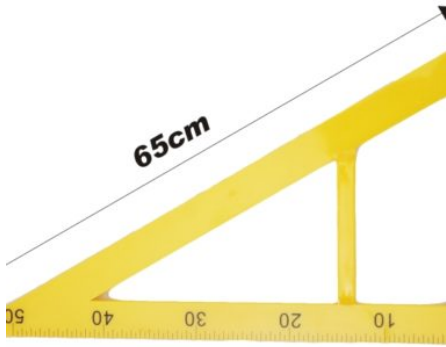

[Read More](#)

SKU: 6009534707755

Price: R10.34

Category: [Chalkboard Instruments](#)

50CM CHALKBOARD PLASTIC PROTRACTOR

Premium quality plastic protractor comes with an easy handle to hold while drawing on the chalkboard. It is 50 cm in length enabling easy visibility to even backbenchers.

[Read More](#)

SKU: 6009827863298

Price: R57.49

Category: [Chalkboard Instruments](#)

50CM CHALKBOARD 45 DEGREE SET SQUARE

Teaching geometry made easy with 45 degrees set aware with a handle in the middle for best grip while explaining concepts on the chalkboard.

[Read More](#)

SKU: 6009827863281

Price: R43.12

Category: [Chalkboard Instruments](#)

65CM PLASTIC SET SQUARE CHALKBOARD

Right-angled set square made from premium quality plastic for fulfilling user experience. It is 65 cm in length and comes with a handle.